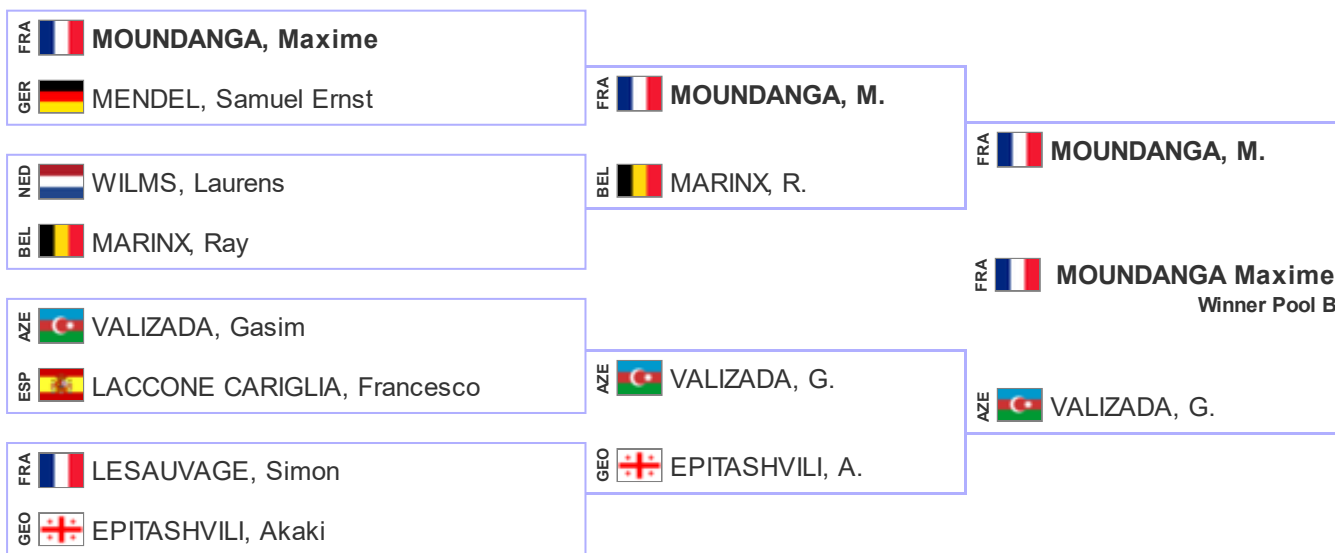

Pool A -66 kg

Pool B -66 kg

Pool C -66 kg

Pool D -66 kg

Repechage -66 kg

Finals -66 kg