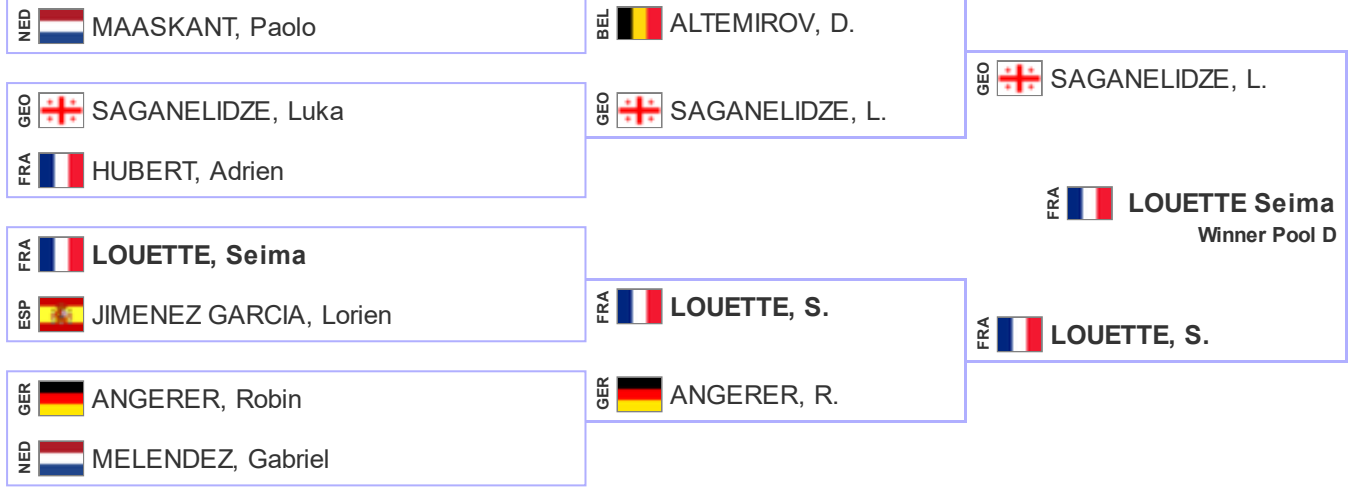

Pool A -66 kg

Pool B -66 kg

Pool C -66 kg

Pool D -66 kg

Repechage -66 kg

Finals -66 kg