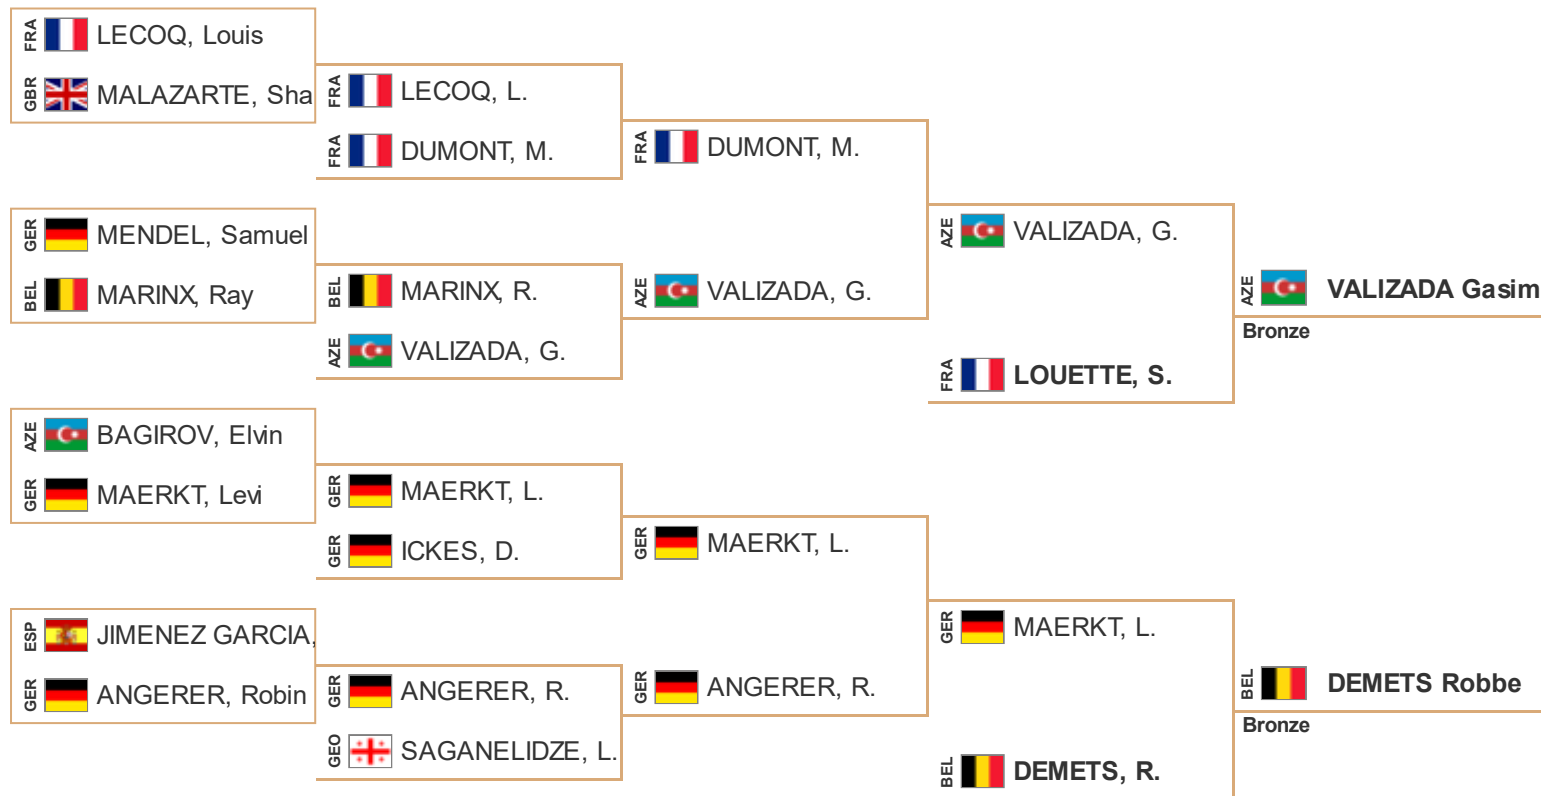

Pool A -66 kg

Pool B -66 kg

Pool C -66 kg

Pool D -66 kg

Repechage -66 kg

Finals -66 kg