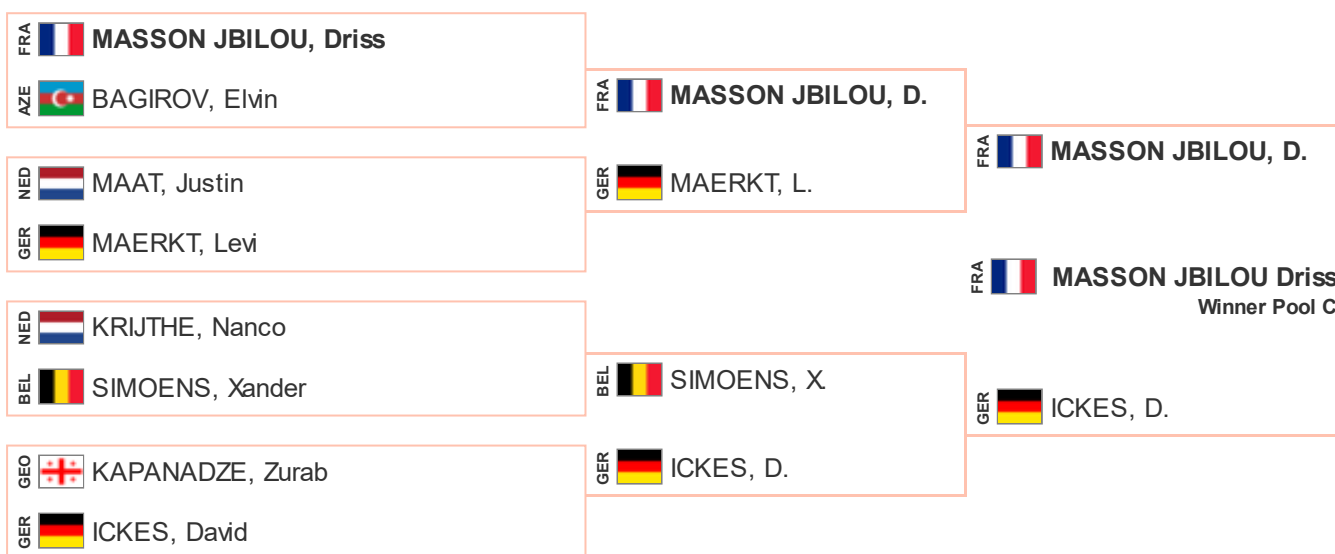

Pool A -66 kg

Pool B -66 kg

Pool C -66 kg

Pool D -66 kg

Repechage -66 kg

Finals -66 kg