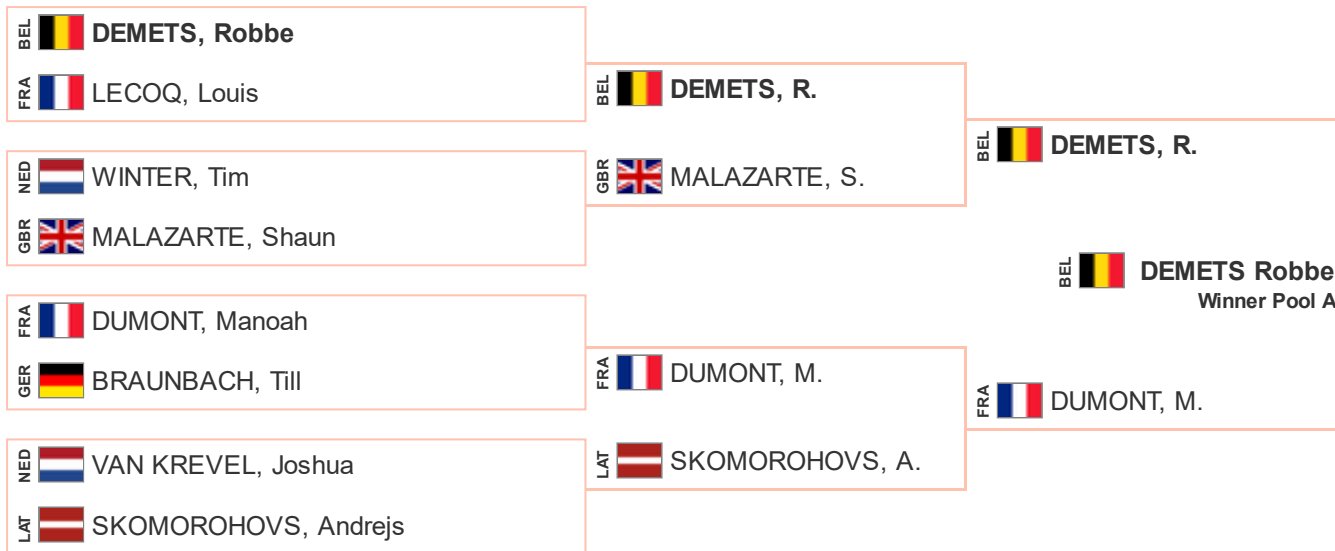

Pool A -66 kg

Pool B -66 kg

Pool C -66 kg

Pool D -66 kg

Repechage -66 kg

Finals -66 kg